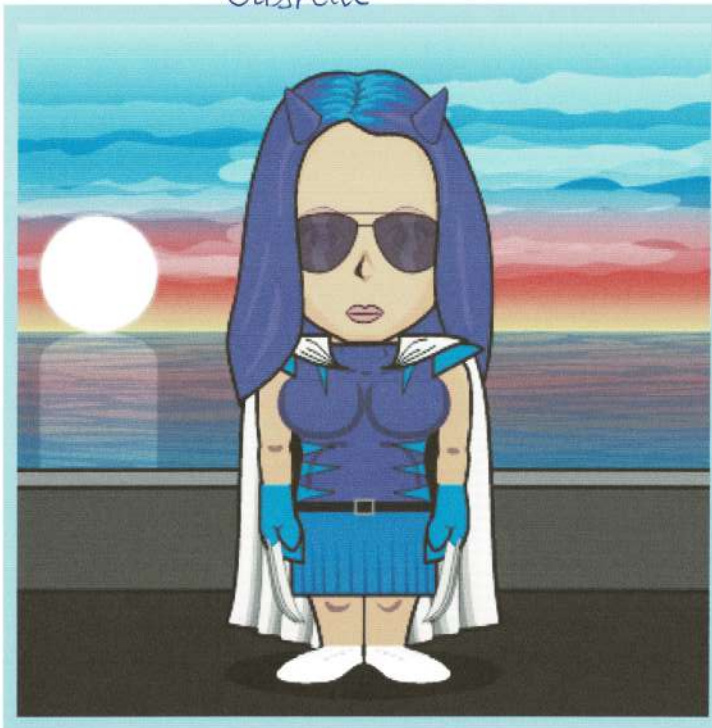

* Transformation *

Her name is Ghost dove. She tall and slim.

She is strong and she has a heart shaped head.

She has long blond hair, blue eyes and she has some mascara.

She wears a pink dress, with a white and red flag and phrases on it.

Conclusion: She is so kind that everybody wants to meet her.

This is Hammered

She is short and slim. She has pink and black hair and pink eyes.

She has a red t-shirt with strip of cloth, a white skirt, red boots, a red cape, red eye mask, and a red tiara.

She has a red and white hammer.

She is extremely intelligent but very touchy.

She is strong and agile. She's quick-tempered.

Grace has his hammer, she can become invisible, fly, extremely fast and freeze water. She can't turn into animals.

Cristale

She is named Cristale.

She has a long straight blue and purple hair. She has purple eyebrows.

She has purple eyes. She has horns.

She has a black glasses.

She has a white, blue gloves and claws.

She has white shoes. She has a blue and purple t-shirt. She has a black belt and blue skirt.